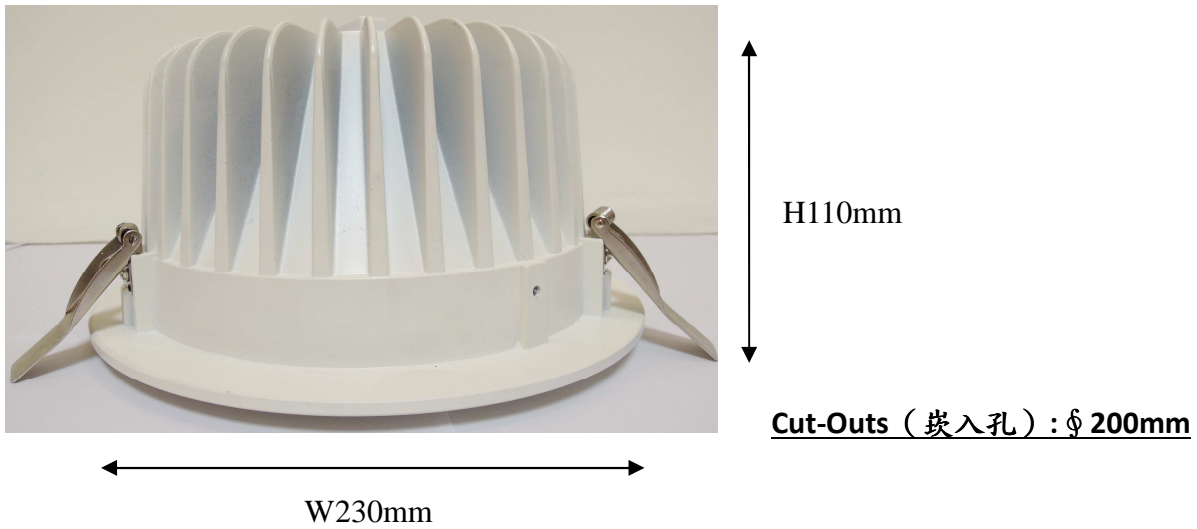

Mechanical Drawing (產品尺寸圖)