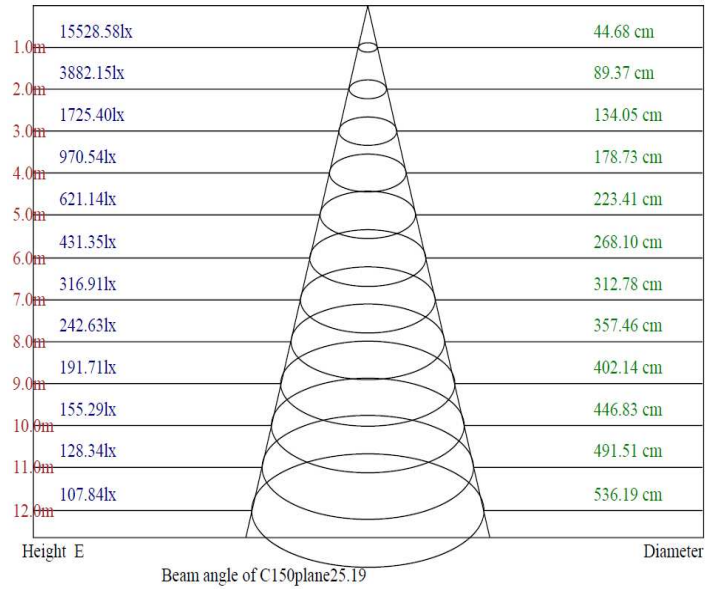

## Ordering Code Guideline (編碼原則)

EX: DL50 – WW – W150 – 25

Down light 50W

3000K/4000K

Recessed 150mm

Beam Angle

## Mechanical Drawing (產品尺寸圖)

【Rotatable (可旋轉) 355°】

## Light Distribution Curve(配光曲线)

◆ Beam Angle : 25°

◆ Beam Angle : 40°